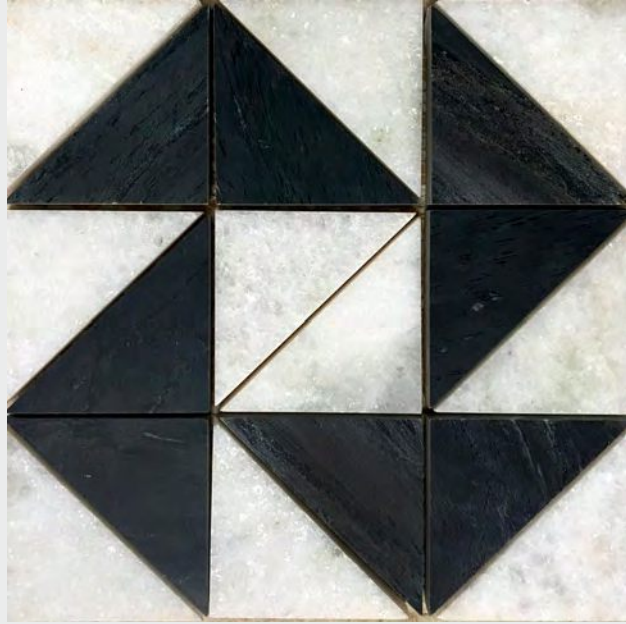

Exceptional tile Craftsmanship

300X 225X
300MM 225MM

MOSAICO
RUG collection

Innovation

Our collection of tiles will change the look of your space dramatically. Our tiles feature bold, vibrant colors that will draw the eye and provide a stunning aesthetic. The intricate designs and patterns will create a unique and eye-catching focal point in any space.

Our tiles are easy to clean and maintain, so you can enjoy your new look for many years to come.

MOSAICO RUG collection

TBW - 101

SHEET SIZE :
**300X
300MM**

HOW TO APPLY :

MOSAICO
RUG collection

TBW - 102

SHEET SIZE :
300X
300MM

MOSAICO RUG collection

TBW - 103

SHEET SIZE :
225X
225MM

ES
ELEGANT STONE
SURFACE LLP

MOSAICO
RUG collection

TBW - 104

SHEET SIZE :
**300X
300MM**

MOSAICO RUG collection