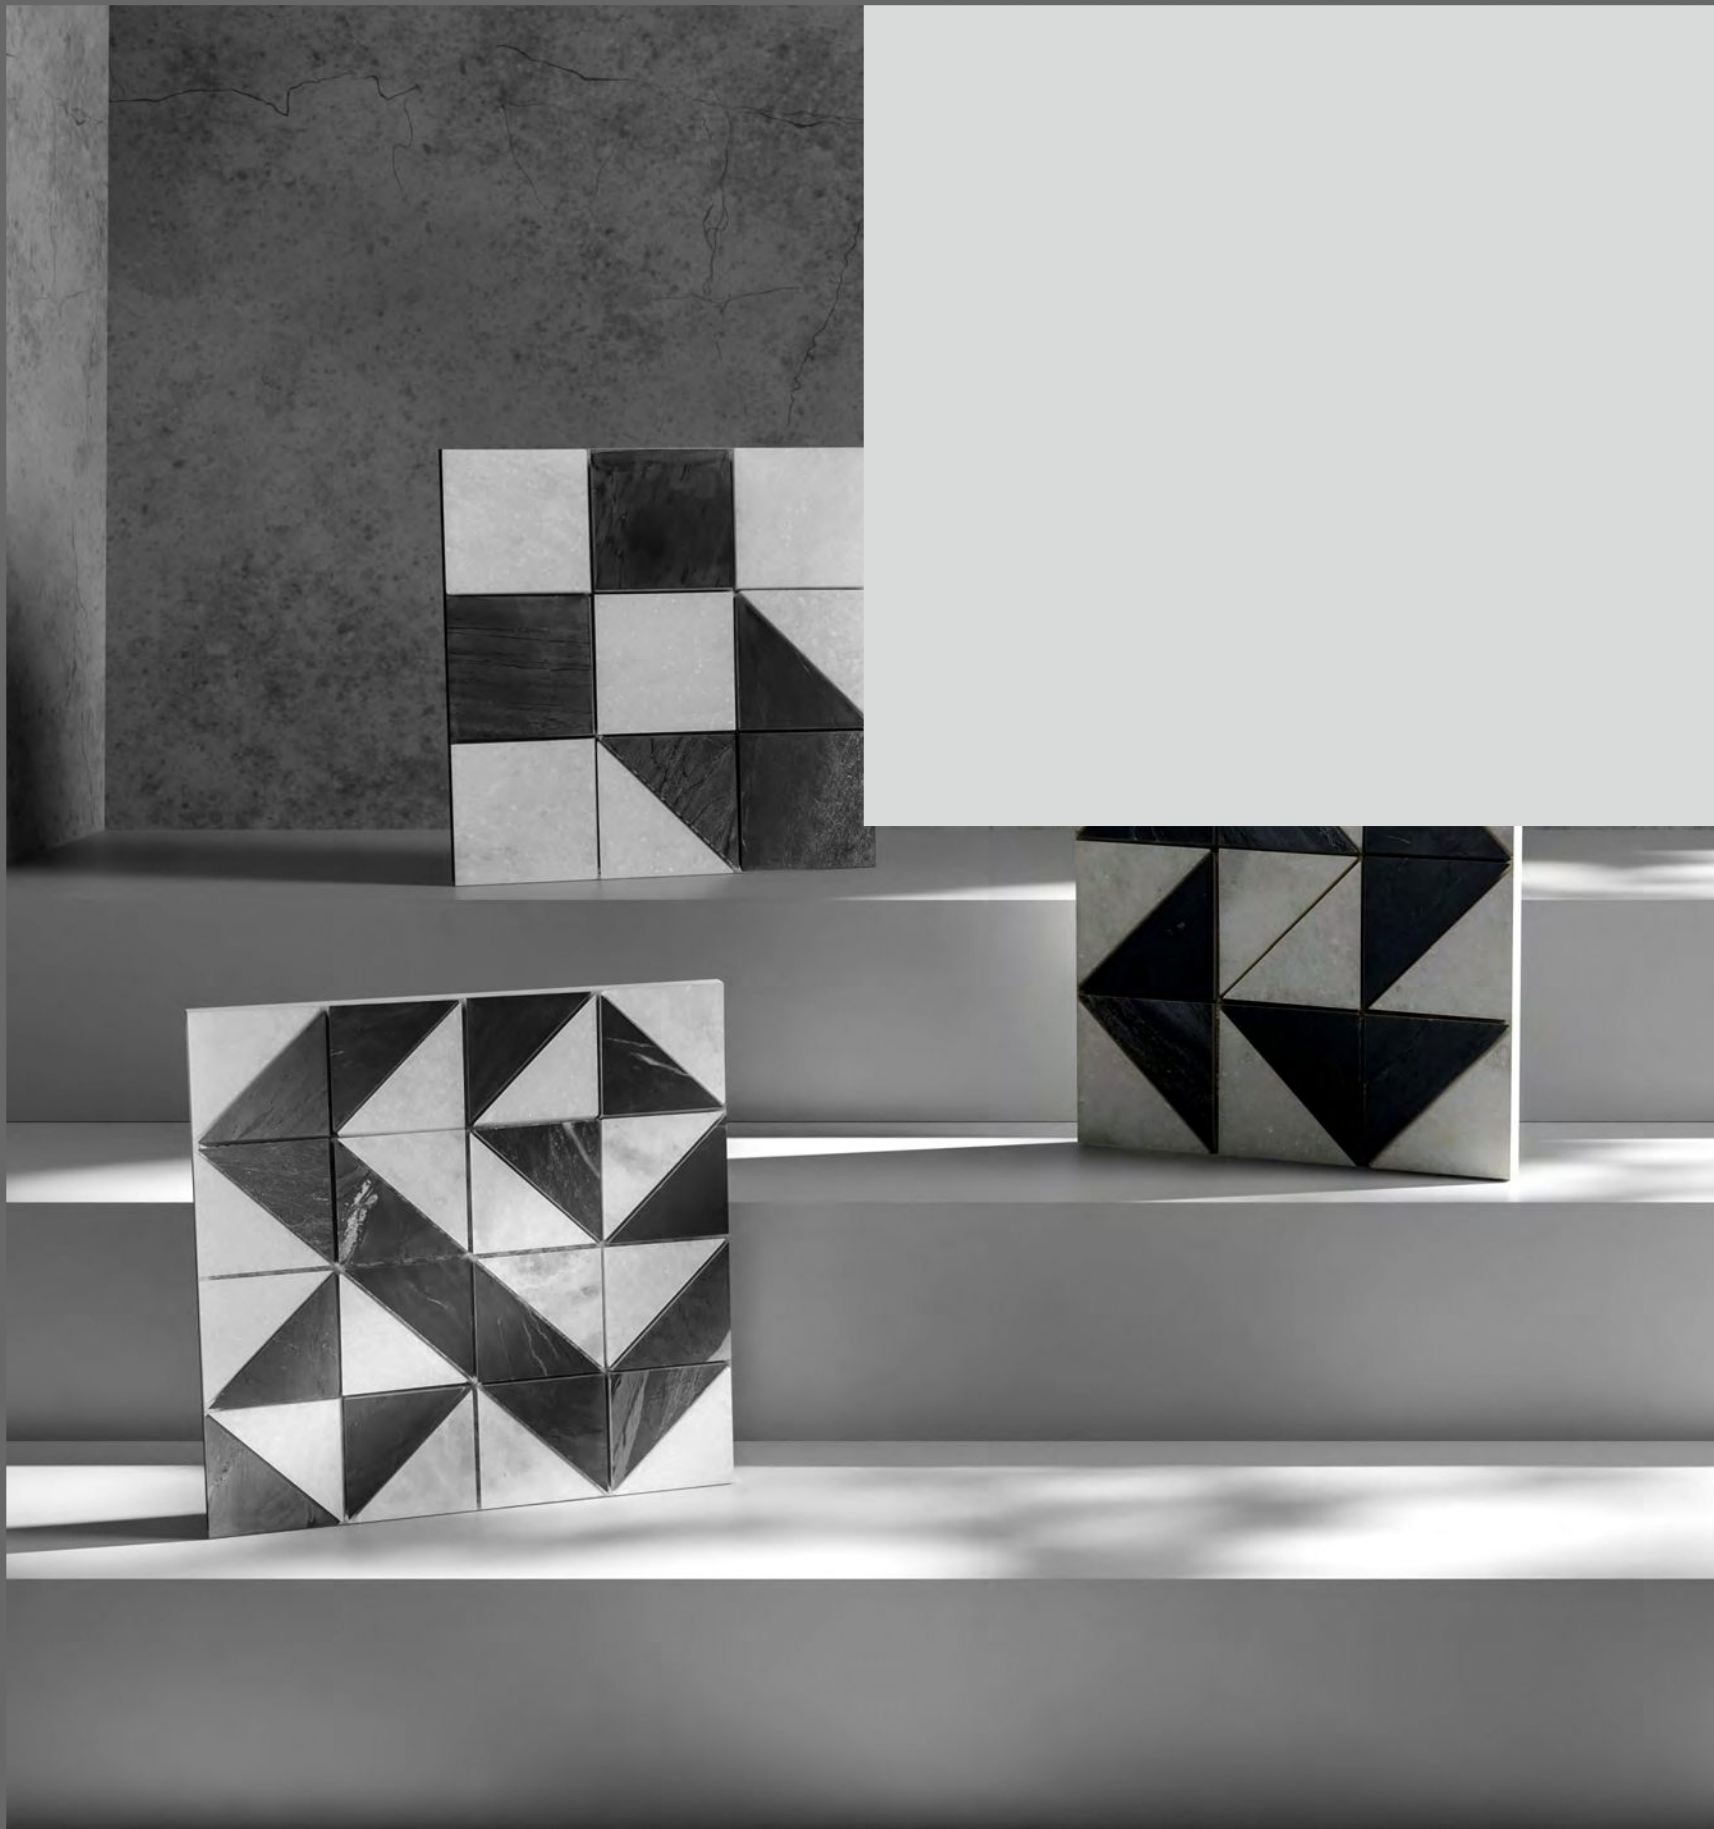

Exceptional tile Craftsmanship

300X 225X
300MM 225MM

MOSAICO
RUG collection

Innovation

Our collection of tiles will change the look of your space dramatically. Our tiles feature bold, vibrant colors that will draw the eye and provide a stunning aesthetic. The intricate designs and patterns will create a unique and eye-catching focal point in any space.

Our tiles are easy to clean and maintain, so you can enjoy your new look for many years to come.

MOSAICO RUG collection

TBW - 101

SHEET SIZE :
**300X
300MM**

HOW TO APPLY :

MOSAICO
RUG collection

TBW - 102

SHEET SIZE :
300X
300MM

SHEET SIZE :
**300X
300MM**

HOW TO APPLY :

ELEGANT STONE
SURFACE LLP