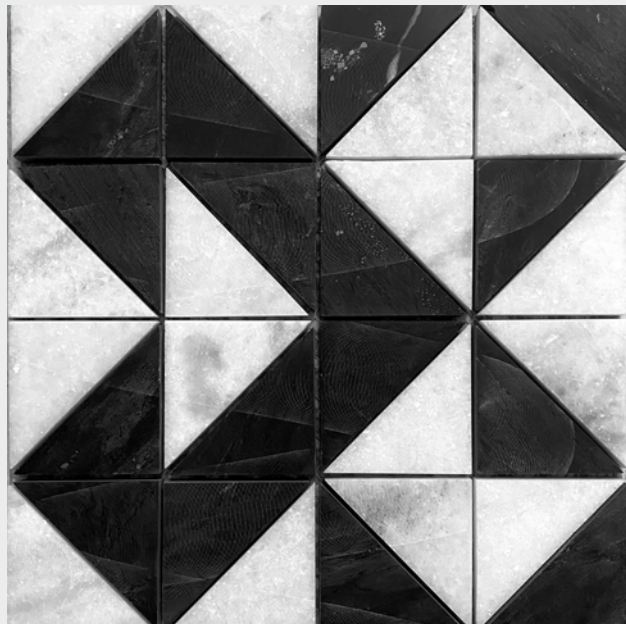

Exceptional tile Craftsmanship

300X 225X
300MM 225MM

MOSAICO
RUG collection

Innovation

Our collection of tiles will change the look of your space dramatically. Our tiles feature bold, vibrant colors that will draw the eye and provide a stunning aesthetic. The intricate designs and patterns will create a unique and eye-catching focal point in any space.

TBW - 105

SHEET SIZE :
300X
300MM

MOSAICO
RUG collection

TBW - 107

SHEET SIZE :
**300X
300MM**

MOSAICO RUG collection

TBW - 109

SHEET SIZE :
300X
300MM

MOSAICO RUG collection

TBW - 110

SHEET SIZE :
300X
300MM

MOSAICO RUG collection

TBW - 111

SHEET SIZE :
300X
300MM

MOSAICO RUG collection

TBW - 115

SHEET SIZE :
**300X
300MM**

HOW TO APPLY :

MOSAICO RUG collection

TBW - 116

SHEET SIZE :
300X
300MM

ES
ELEGANT STONE
SURFACE LLP

MOSAICO RUG collection

TBW - 117