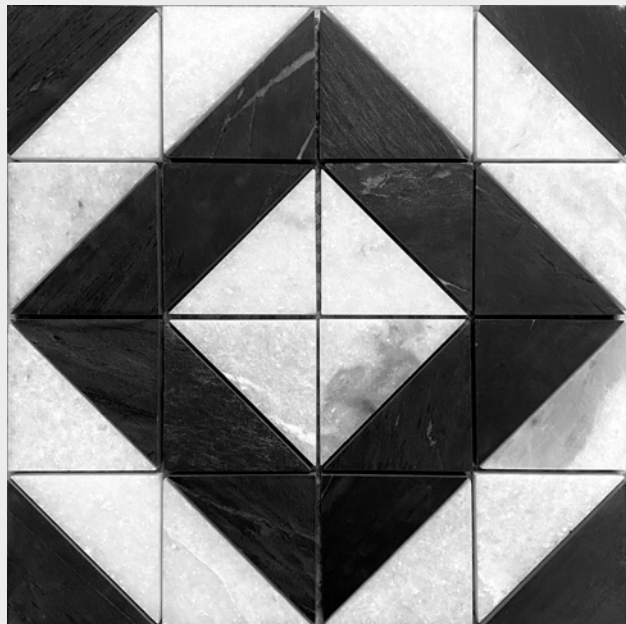

Exceptional tile Craftsmanship

300X 225X
300MM 225MM

MOSAICO
RUG collection

Innovation

Our collection of tiles will change the look of your space dramatically. Our tiles feature bold, vibrant colors that will draw the eye and provide a stunning aesthetic. The intricate designs and patterns will create a unique and eye-catching focal point in any space.

Our tiles are easy to clean and maintain, so you can enjoy your new look for many years to come.

MOSAICO RUG collection

TBW - 101

SHEET SIZE :
**300X
300MM**

HOW TO APPLY :

MOSAICO
RUG collection

TBW - 102

SHEET SIZE :
300X
300MM

MOSAICO RUG collection

TBW - 103

SHEET SIZE :
225X
225MM

ES
ELEGANT STONE
SURFACE LLP

MOSAICO
RUG collection

TBW - 104

SHEET SIZE :
**300X
300MM**

MOSAICO RUG collection

TBW - 105

SHEET SIZE :
300X
300MM

MOSAICO
RUG collection

TBW - 107

SHEET SIZE :
**300X
300MM**

MOSAICO RUG collection

TBW - 109

SHEET SIZE :
300X
300MM