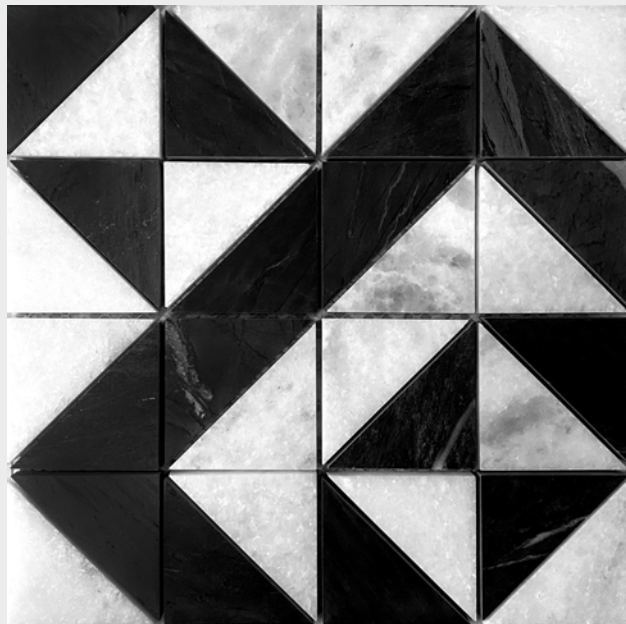

Exceptional tile Craftsmanship

300X 225X
300MM 225MM

MOSAICO
RUG collection

Innovation

Our collection of tiles will change the look of your space dramatically. Our tiles feature bold, vibrant colors that will draw the eye and provide a stunning aesthetic. The intricate designs and patterns will create a unique and eye-catching focal point in any space.

Our tiles are easy to clean and maintain, so you can enjoy your new look for many years to come.

MOSAICO RUG collection

TBW - 101

SHEET SIZE :
**300X
300MM**

HOW TO APPLY :

MOSAICO
RUG collection

TBW - 102

SHEET SIZE :
300X
300MM

SHEET SIZE :
**300X
300MM**

HOW TO APPLY :

ELEGANT STONE
SURFACE LLP