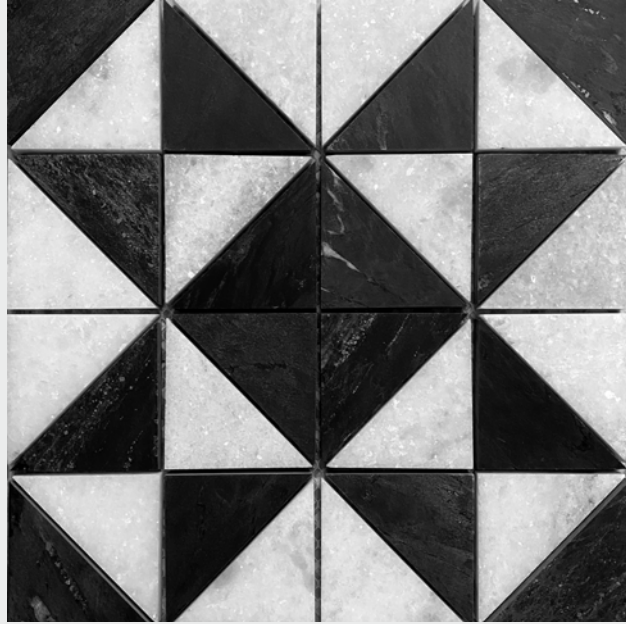

Exceptional tile Craftsmanship

300X 225X
300MM 225MM

MOSAICO
RUG collection

Innovation

Our collection of tiles will change the look of your space dramatically. Our tiles feature bold, vibrant colors that will draw the eye and provide a stunning aesthetic. The intricate designs and patterns will create a unique and eye-catching focal point in any space.

MOSAICO RUG collection

TBW - 110

SHEET SIZE :
300X
300MM

MOSAICO RUG collection

TBW - 111

SHEET SIZE :
300X
300MM

MOSAICO RUG collection

TBW - 115

SHEET SIZE :
**300X
300MM**

HOW TO APPLY :

MOSAICO RUG collection

TBW - 116

SHEET SIZE :
300X
300MM

ES
ELEGANT STONE
SURFACE LLP

MOSAICO RUG collection

TBW - 117