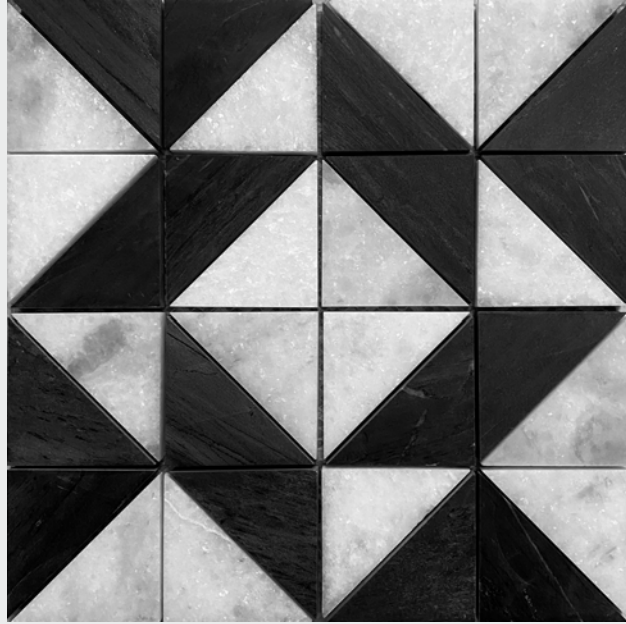

Exceptional tile Craftsmanship

300X 225X
300MM 225MM

MOSAICO
RUG collection

Innovation

Our collection of tiles will change the look of your space dramatically. Our tiles feature bold, vibrant colors that will draw the eye and provide a stunning aesthetic. The intricate designs and patterns will create a unique and eye-catching focal point in any space.

TBW - 105

SHEET SIZE :
300X
300MM

MOSAICO
RUG collection

TBW - 107

SHEET SIZE :
**300X
300MM**

MOSAICO RUG collection

TBW - 109

SHEET SIZE :
300X
300MM

MOSAICO RUG collection

TBW - 110

SHEET SIZE :
300X
300MM

MOSAICO RUG collection

TBW - 111

SHEET SIZE :
300X
300MM

MOSAICO RUG collection

TBW - 115