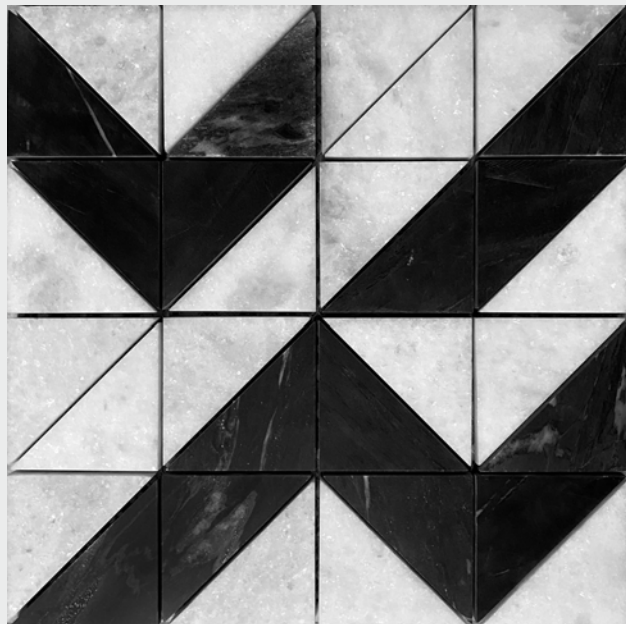

Exceptional tile Craftsmanship

300X 225X
300MM 225MM

MOSAICO
RUG collection

Innovation

Our collection of tiles will change the look of your space dramatically. Our tiles feature bold, vibrant colors that will draw the eye and provide a stunning aesthetic. The intricate designs and patterns will create a unique and eye-catching focal point in any space.

Our tiles are easy to clean and maintain, so you can enjoy your new look for many years to come.

MOSAICO RUG collection

TBW - 101

SHEET SIZE :
**300X
300MM**

HOW TO APPLY :

MOSAICO
RUG collection

TBW - 102

SHEET SIZE :
300X
300MM

MOSAICO RUG collection

TBW - 103

SHEET SIZE :
225X
225MM

ES
ELEGANT STONE
SURFACE LLP

MOSAICO
RUG collection

TBW - 104

SHEET SIZE :
**300X
300MM**

MOSAICO RUG collection

TBW - 105

SHEET SIZE :
300X
300MM

MOSAICO
RUG collection

TBW - 107

SHEET SIZE :
**300X
300MM**

MOSAICO RUG collection

TBW - 109

SHEET SIZE :
300X
300MM