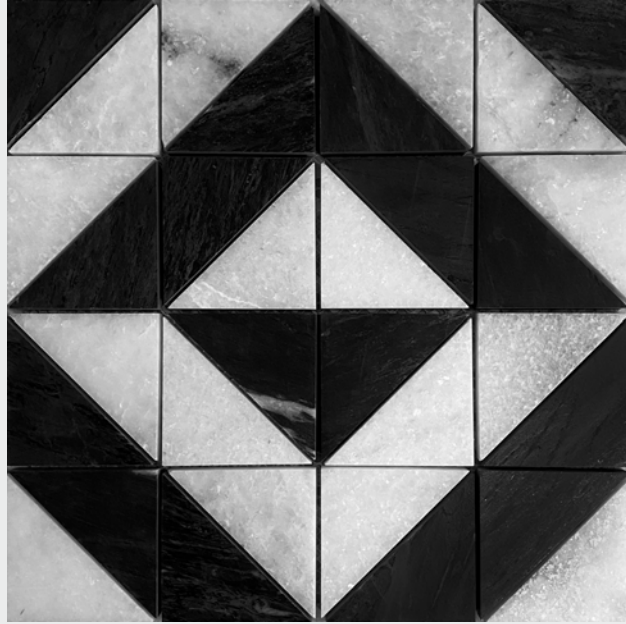

Exceptional tile Craftsmanship

300X 225X
300MM 225MM

MOSAICO
RUG collection

Innovation

Our collection of tiles will change the look of your space dramatically. Our tiles feature bold, vibrant colors that will draw the eye and provide a stunning aesthetic. The intricate designs and patterns will create a unique and eye-catching focal point in any space.

TBW - 105

SHEET SIZE :
300X
300MM

MOSAICO
RUG collection

TBW - 107

SHEET SIZE :
**300X
300MM**

MOSAICO RUG collection

TBW - 109

SHEET SIZE :
300X
300MM