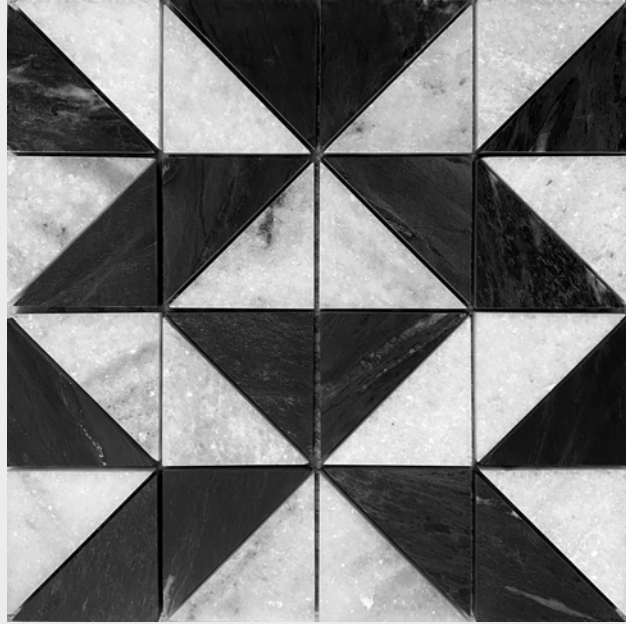

Exceptional tile Craftsmanship

300X 225X
300MM 225MM

MOSAICO
RUG collection

Innovation

Our collection of tiles will change the look of your space dramatically. Our tiles feature bold, vibrant colors that will draw the eye and provide a stunning aesthetic. The intricate designs and patterns will create a unique and eye-catching focal point in any space.

TBW - 105

SHEET SIZE :
300X
300MM

MOSAICO
RUG collection

TBW - 107

SHEET SIZE :
**300X
300MM**

MOSAICO RUG collection

TBW - 109

SHEET SIZE :
300X
300MM

MOSAICO RUG collection

TBW - 110

SHEET SIZE :
300X
300MM

MOSAICO RUG collection

TBW - 111

SHEET SIZE :
300X
300MM

MOSAICO RUG collection

TBW - 115

SHEET SIZE :
**300X
300MM**

HOW TO APPLY :

MOSAICO RUG collection

TBW - 116

SHEET SIZE :
300X
300MM

ES
ELEGANT STONE
SURFACE LLP

MOSAICO RUG collection

TBW - 117