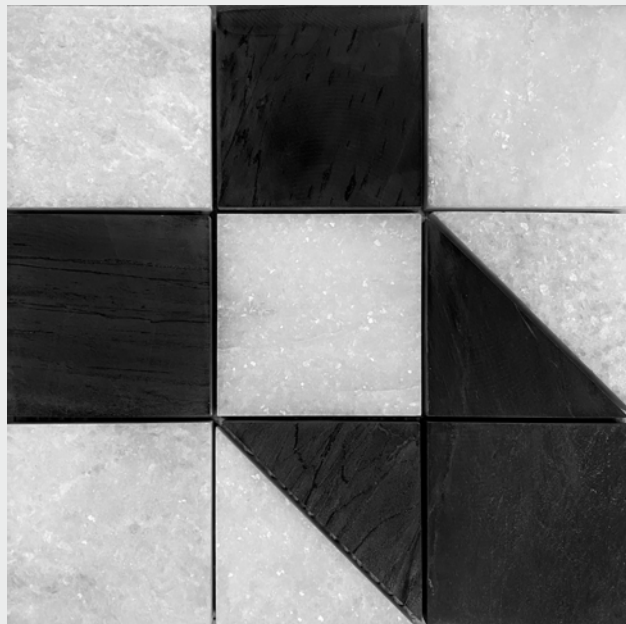

Exceptional tile Craftsmanship

300X 225X
300MM 225MM

MOSAICO
RUG collection

Innovation

Our collection of tiles will change the look of your space dramatically. Our tiles feature bold, vibrant colors that will draw the eye and provide a stunning aesthetic. The intricate designs and patterns will create a unique and eye-catching focal point in any space.

SHEET SIZE :
**300X
300MM**

HOW TO APPLY :

MOSAICO RUG collection

TBW - 116

SHEET SIZE :
300X
300MM

ES
ELEGANT STONE
SURFACE LLP

MOSAICO RUG collection

TBW - 117